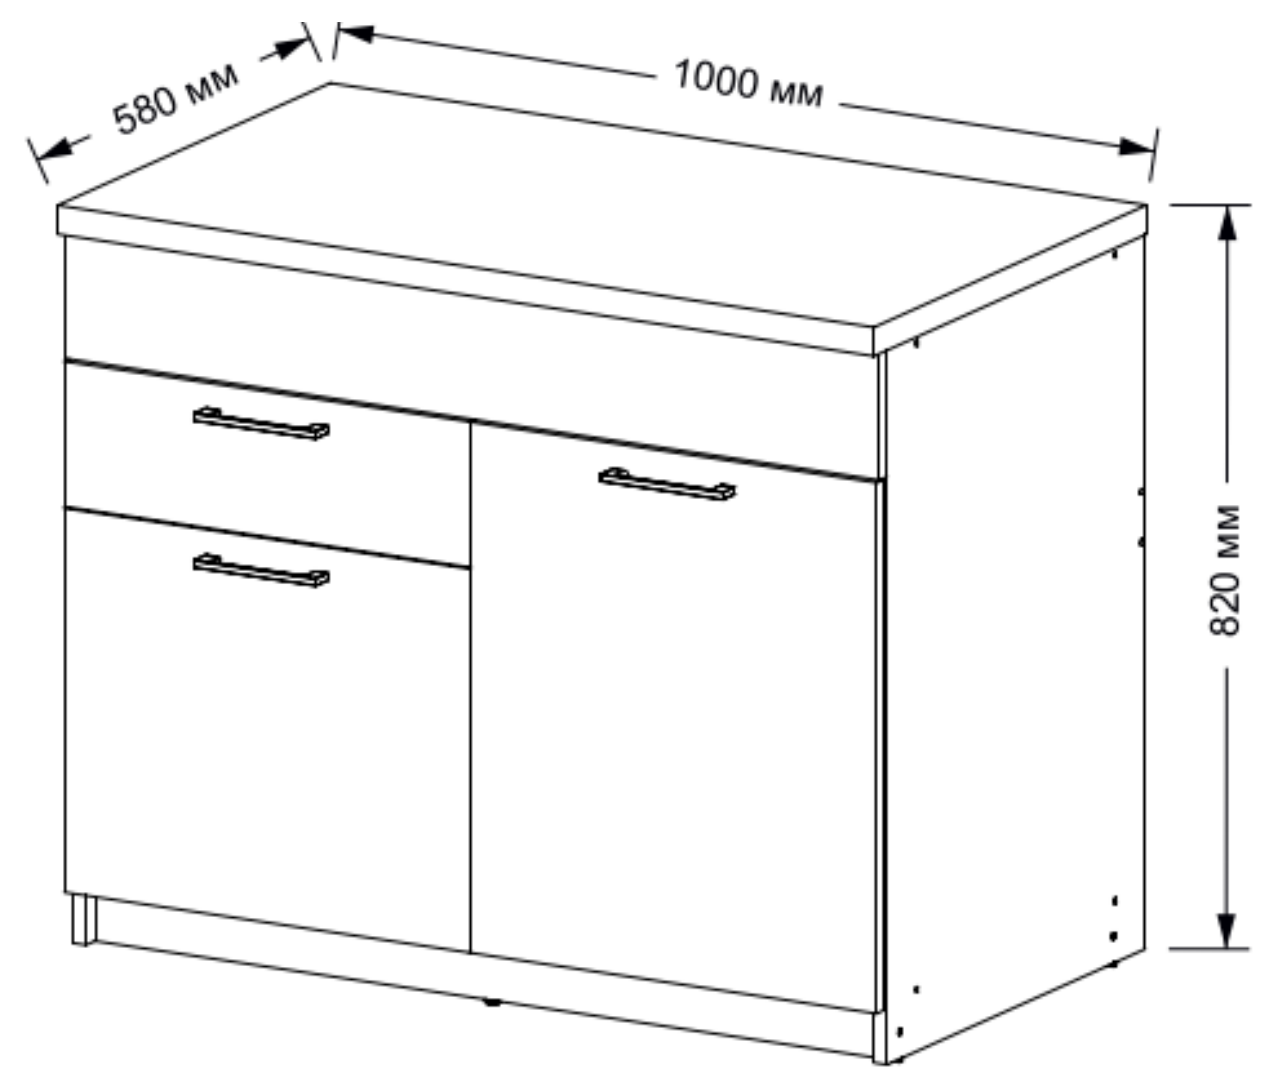

# Characteristics

1. Full kitchen, length 1.6 m
2. An outdoor table that can be converted into a regular cabinet if necessary
3. A place for a microwave that easily converts into a place for an oven
4. Mobile lighting, which is easily mounted on hinges and runs on batteries
5. Complete set is with a tray for cutlery, a drying rack for dishes and a tube with hooks for kitchen utensils
6. Designed for a built-in sink and a built-in/hob (if necessary)

# EXTENDABLE TABLE

Make the most of your kitchen space.

The table has a standard height and a comfortable length for use

Table height 750MM  
Table length 1040MM  
Table width 530 MM