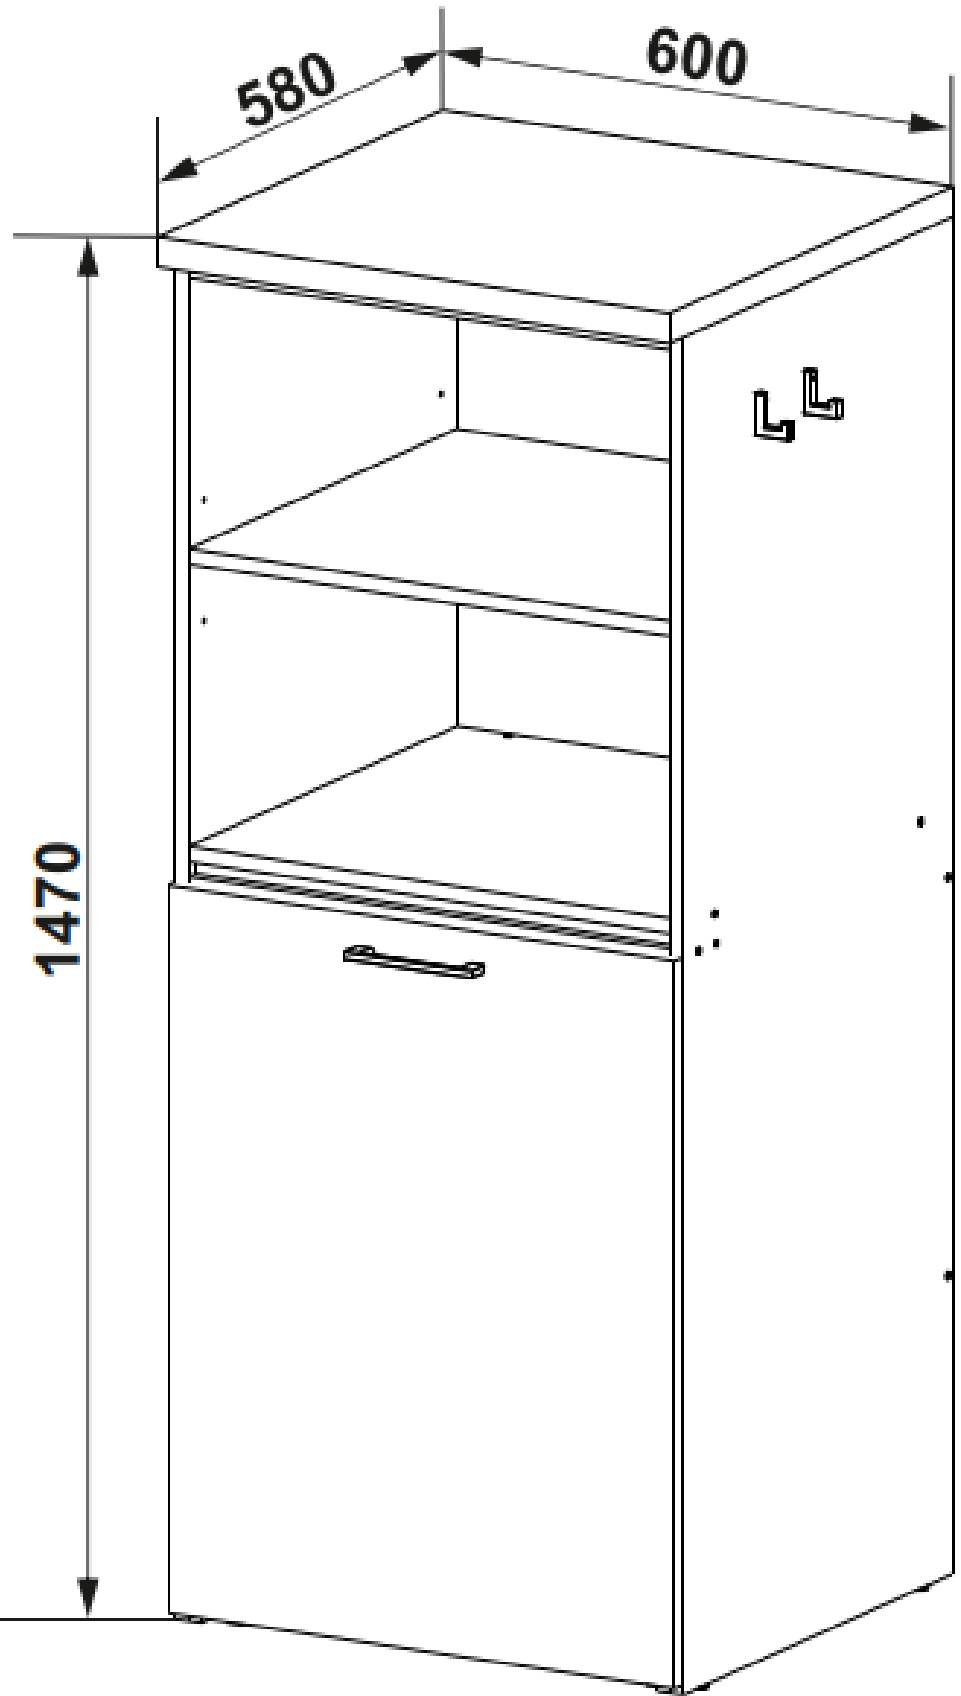

# Characteristics

1. Full kitchen, length 1.6 m
2. An outdoor table that can be converted into a regular cabinet if necessary
3. A place for a microwave that easily converts into a place for an oven
4. Mobile lighting, which is easily mounted on hinges and runs on batteries
5. Complete set is with a tray for cutlery, a drying rack for dishes and a tube with hooks for kitchen utensils
6. Designed for a built-in sink and a built-in/hob (if necessary)

# EXTENDABLE TABLE

Make the most of your kitchen space.

The table has a standard height and a comfortable length for use

Table height 750MM  
Table length 1040MM  
Table width 530 MM