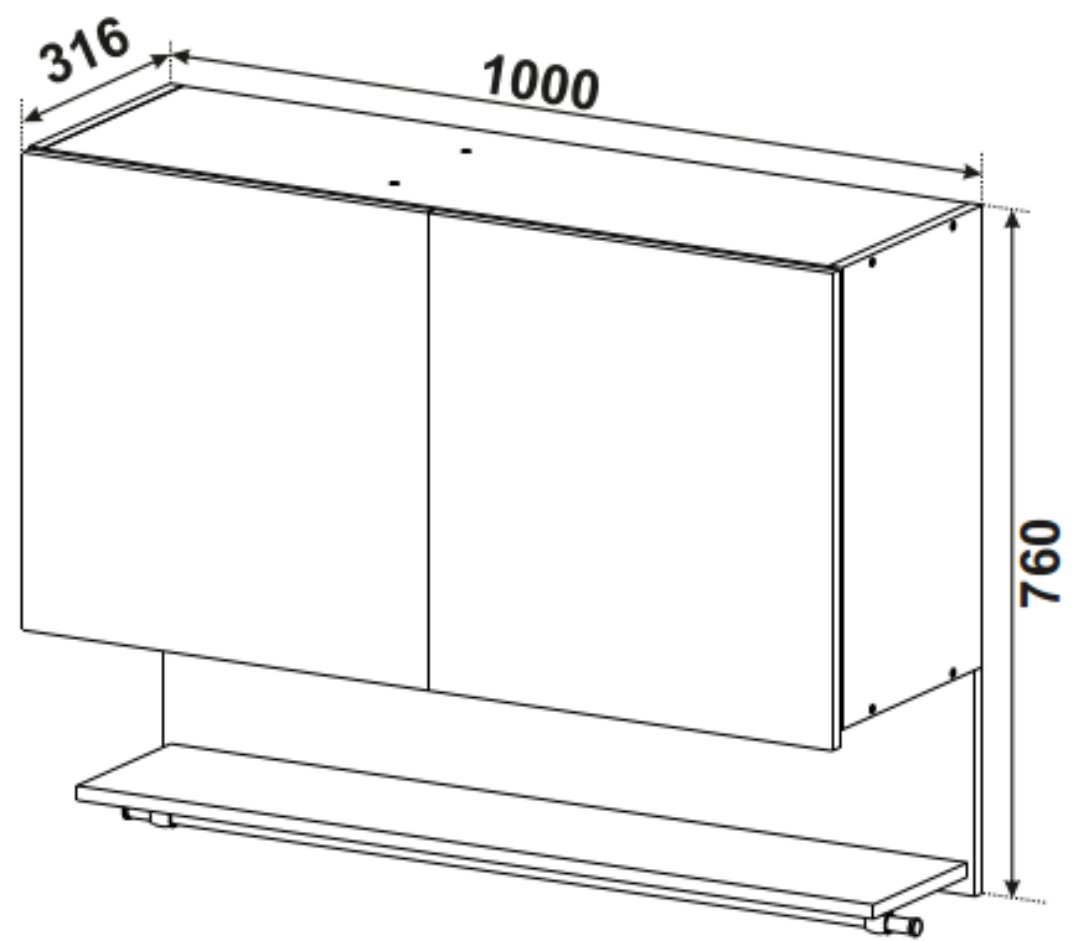

**SENSE
IN DETAIL**