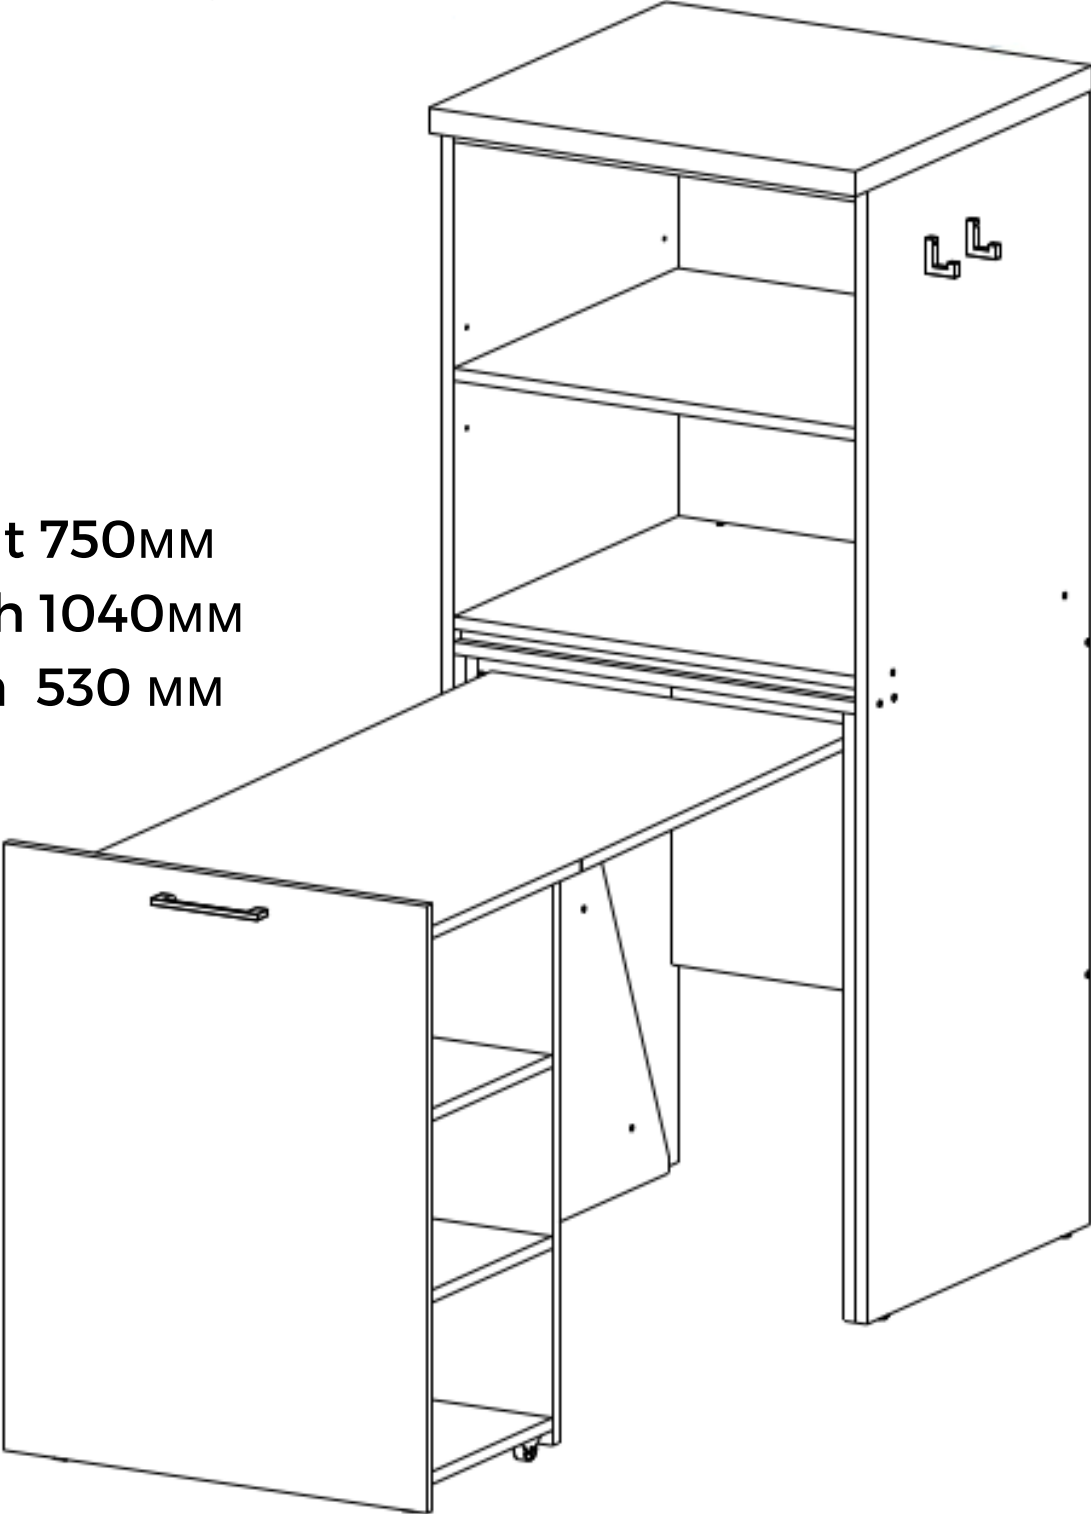

# Characteristics

1. Full kitchen, length 1.6 m
2. An outdoor table that can be converted into a regular cabinet if necessary
3. A place for a microwave that easily converts into a place for an oven
4. Mobile lighting, which is easily mounted on hinges and runs on batteries
5. Complete set is with a tray for cutlery, a drying rack for dishes and a tube with hooks for kitchen utensils
6. Designed for a built-in sink and a built-in/hob (if necessary)

# EXTENDABLE TABLE

Make the most of your kitchen space.

The table has a standard height and a comfortable length for use

Table height 750MM  
Table length 1040MM  
Table width 530 MM