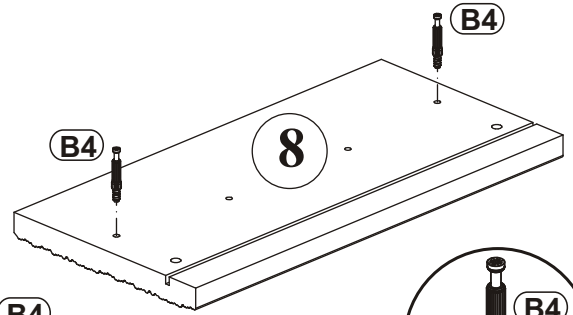

GUSTAVO TYP-B + C

2

UP11	
x4	UPØ4x20

I11	
x4	Ø45, h=15

B4	
x6